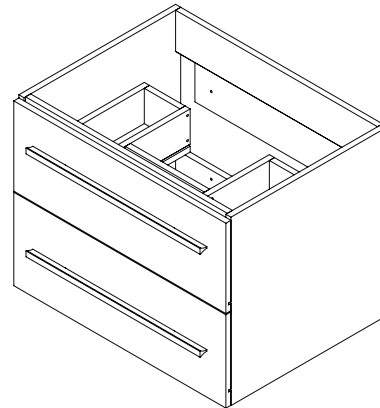

VISTA ISOMETRICA / ISOMETRIC VIEW

COLOR

- CACAO.
- HABANO.

MATERIAL

- El mueble es en aglomerado enchapado con melamina, con canto de 2 mm.
- Resistente a la humedad.

COLORS

- CACAO.
- HABANO.

MATERIAL

- The cabinet is made particle board covered whit melamine, whit a edge of 2 mm .
- Moisture resistant.

CODIGO PARA PEDIDOS / ORDERING CODES

CBAN12-0007-000

Mueble Misus 63x48cm (línea Class)
Misus cabinet 25" x 19" (Class line)

Cierre lento
Slow closing

Resistente
a la humedad
Moisture resistant

Canto de 2mm
2mm pvc edge

FIRPLAK
www.Firplak.com

Calle 29 No 41-15 - Itagüí, Antioquia, Colombia
Tel. 574+ 444 17 71 | email: info@firplak.com
SERV. AL CLIENTE. ervicioalcliente@firplak.com