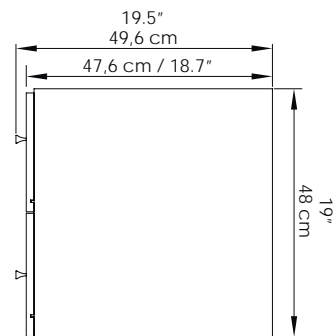

VENTAJAS

- Cierre lento, canto 2 mm y RH (resistente a la humedad).
- Sistema de fijación cuña o cuchilla aglomerado.
- Los cajones internos tienen un diseño en U, que proporciona la fácil instalación del sifón.
- Muebles de un solo color por dentro y por fuera.
- Puede instalarse con lavamanos tipo vanity.
- Muebles elevados del piso que proporcionan seguridad contra la humedad.

SPECIFICATIONS

- Vanity sink cabinet.

IMPORTANT

- To clean the cabinet use a wet or dry cloth with few detergent.
- Do not paint or varnish the cabinet.
- Do not expose it to outdoors.
- Do not drag it, this can cause structural damage.
- For safety, do not allow children to play with the cabinet.
- Do not use the cabinet for unspecified purposes. Example: sitting on the cabinet.

ADVANTAGES

- Close slow, RH 2 mm (moisture resistant)
- System wedge or blade attachment Chipboard.
- Internal drawers have a (U shape) design that provides easy installation for the siphon.
- One color inside and outside of the cabinet.
- Can be installed with Vanity sink.
- Cabinet elevated from the floor providing security against moisture.

VISTA LATERAL / LATERAL VIEW