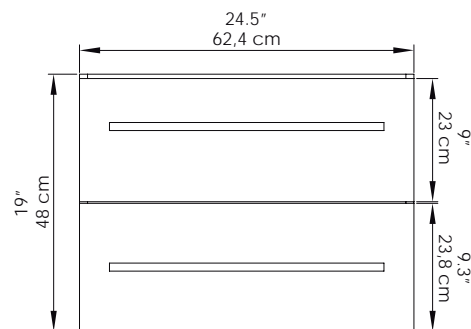

VISTA FRONTAL / FRONT VIEW