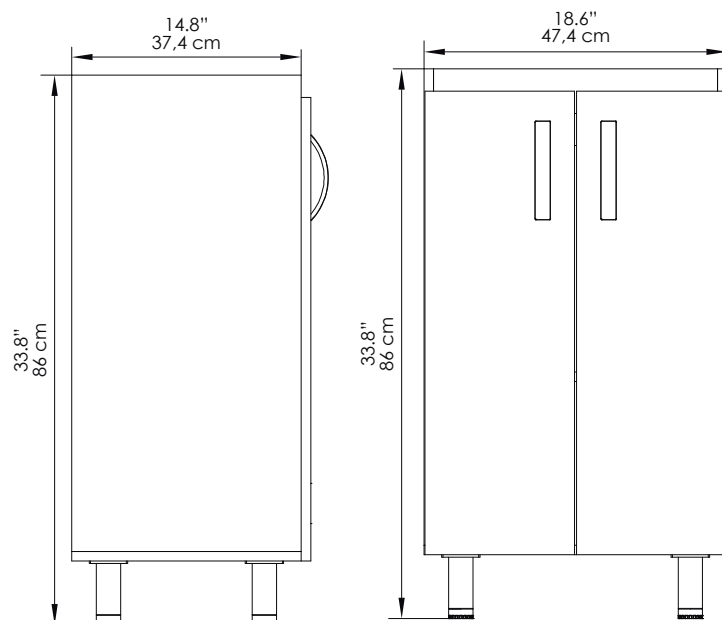

VENTAJAS

- Fácil instalación.
- Mayor resistencia y durabilidad.
- Mueble con fijación de ensamble con elementos precisos (minifix y tarugos).
- Muebles de un solo color por dentro y por fuera.
- Muebles elevados del piso que proporcionan seguridad contra la humedad.
- Mueble con patas regulables.

SPECIFICATIONS

- Vanity sink cabinet.
- Door with metal handle and slow closing hinges

IMPORTANT

- To clean the cabinet use a wet or dry cloth with few detergent.
- Do not paint or varnish the cabinet.
- Do not expose it to outdoors.
- Do not drag it, this can cause structural damage.
- For safety, do not allow children to play with the cabinet.
- Do not use the cabinet for unspecified purposes. Example: sitting on the cabinet.

ADVANTAGES

- Easy to install.
- Greater resistance and durability.
- Cabinet mounting assembly with specific evidence (minifix and wooden pins).
- One color inside and outside of the cabinet.
- Cabinet elevated from the floor providing security against moisture.
- Cabinet with adjustable legs

VISTA LATERAL / LATERAL VIEW

VISTA FRONTAL / FRONT VIEW