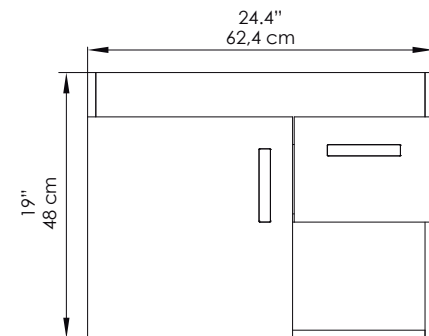

VISTA FRONTAL / FRONT VIEW