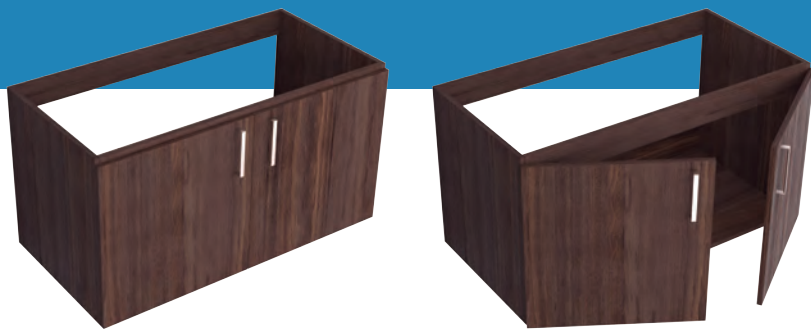

VISTA ISOMETRICA / ISOMETRIC VIEW

COLOR

- TABACCO CHIC.
- NUEZ.

MATERIAL

- El mueble es en aglomerado enchapado con melamina, con canto de 0,5mm.

COLORS

- TABACCO CHIC.
- NUEZ.

MATERIAL

- The cabinet is made particle board covered whit melamine, whit a edge of 0.5 mm.

CODIGO PARA PEDIDOS / ORDERING CODES

CBAN05-0056-000

Mueble Basico 94 cm (línea Essential) /
Basic wall mounted cabinet 37" (Essential line)

FIRPLAK

www.Firplak.com

Calle 29 No 41-15 - Itagüí, Antioquia, Colombia
Tel. 574+ 444 17 71 | email: info@firplak.com
SERV. AL CLIENTE. ervicioalcliente@firplak.com