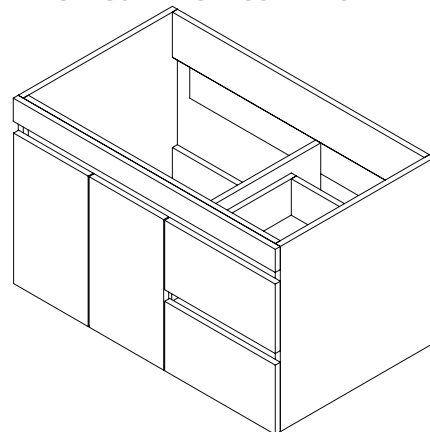

ADVANTAGES

- Close slow, RH 2 mm (moisture resistant)
- System wedge or blade attachment Chipboard.
- Internal drawers have a (U shape) design that provides easy installation for the siphon.
- One color inside and outside of the cabinet.
- Can be installed with Vanity sink.
- Cabinet elevated from the floor providing security against moisture.

VISTA LATERAL / LATERAL VIEW

VISTA FRONTAL / FRONT VIEW

VISTA ISOMETRICA / ISOMETRIC VIEW

COLOR

- SODER.

MATERIAL

- El mueble es en aglomerado enchapado con melamina, con canto de 2 mm.
- Resistente a la humedad.